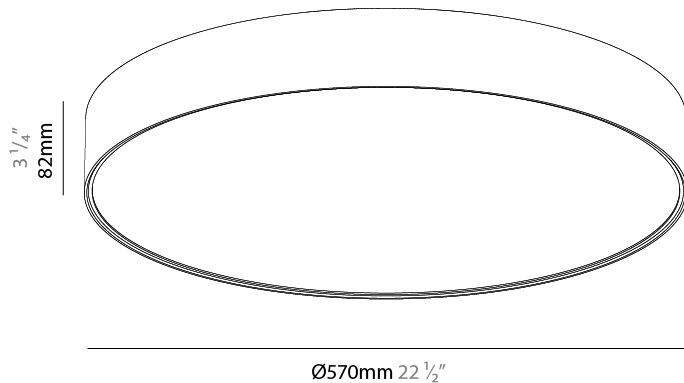

A3D406-HE-

base number   Color   Finishes   Finishes   Diffuser
Temperature   (Diamond)   (Triangle)   Options

1. To build a product code in our configurator select the specify button on the base model # product page
2. To build a manual product code on this datasheet choose from the options listed below in blue font and add the suffix to the base model #

GENERAL

Series: Sign EVO
Partner: Prolicht
Division: Architectural
Installation: Surface
Product Type: Ceiling Surface
Mounting Location: Ceiling
Light Distribution: Direct

PHYSICAL

Shape: Round
Diameter (mm): 570
Diameter (in): 22 7/16
Height (mm): 82
Height (in): 3 3/4
Weight (kg): 6.5
Diffuser: [PMMA - Opal](#) / [Microprism](#) / [Clear Microprism](#)
Fixture Finish: [SSR / BKV / CWI / CRY / HAB / UFT / ITA / RUA / FTG / MYG / LOD / PUS / FRO / FUP / KIA / POP / BLS / SPG / MEY / GOH / CHC / COM / ABZ / JAG / OBR / MOS / ROR](#)
Fixture Material: [PMMA](#) / [Extruded Aluminum](#) / [Steel](#)

ELECTRICAL

Lamp Type: LED (Zhaga Standard)
Input Wattage (W): 20.6
Total Output Wattage (W): 19.1
Dimming: Non-Dimmable
Driver Included: Yes
Driver Location: Integrated
Driver Type: Constant Current - Universal
Driver Class: Class 2
Input Voltage (V): 120

LED

Color Temperature (°K): [2700](#) / [3000](#) / [3500](#) / [4000](#)
Max. Delivered Lumen (lm): Max 3302
Nominal Lumen (lm): Mxa 3763
CRI: >90 CRI
Lamp Life (hrs): 50000

OPTICAL

RATINGS AND CERTIFICATIONS

Certified By: Certified for North American Standards
IP rating: IP40
Glare Rating: ≤ 19