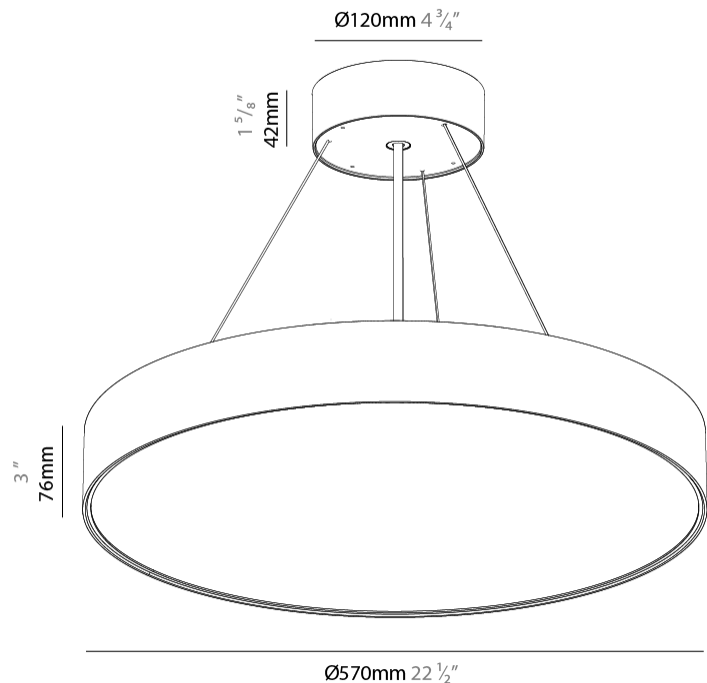

1. To build a product code in our configurator select the specify button on the base model # product page
2. To build a manual product code on this datasheet choose from the options listed below in blue font and add the suffix to the base model #

GENERAL

Series: Sign EVO
Partner: Prolicht
Division: Architectural
Installation: Suspension
Product Type: Pendant
Mounting Location: Ceiling
Light Distribution: Direct

PHYSICAL

Shape: Round
Diameter (mm): 570
Diameter (in): 22 7/16
Height (mm): 82
Height (in): 3 1/4
Weight (kg): 6.5
Diffuser: PMMA - Opal / Microprism / Clear Microprism
Fixture Finish: SSR / BKV / CWI / CRY / HAB / UFT / ITA / RUA / FTG / MYG / LOD / PUS / FRO / FUP / KIA / POP / BLS / SPG / MEY / GOH / CHC / COM / ABZ / JAG / OBR / MOS / ROR
Fixture Material: PMMA / Extruded Aluminum / Steel
Cable Details: 2000mm or 6000mm Transparent Cable

ELECTRICAL

Lamp Type: LED (Zhaga Standard)
Input Wattage (W): 20.6
Total Output Wattage (W): 19.1
Dimming: Non-Dimmable
Driver Included: Yes
Driver Location: Integrated
Driver Type: Constant Current - Universal
Driver Class: Class 2
Input Voltage (V): 120

LED

Color Temperature (*K): 2700 / 3000 / 3500 / 4000
Max. Delivered Lumen (lm): Max 3302
Nominal Lumen (lm): Mxa 3763
CRI: >90 CRI
Lamp Life (hrs): 50000

OPTICAL

RATINGS AND CERTIFICATIONS

Certified By: Certified for North American Standards
IP rating: IP40
Glare Rating: ≤ 19